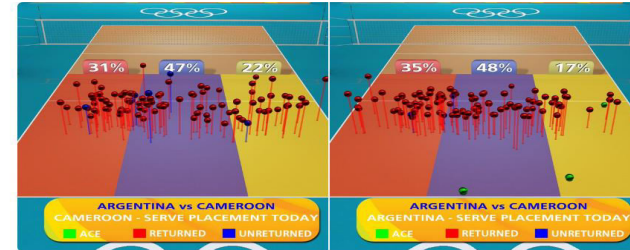

## HAWK'S EYE

Following

Here are the serve placements for the match of #ARG 🇦🇷 v #CMR 🇨🇲 #Rio2016 🇧🇷 #volleyball 🏐

- Widely used
- Helps to determine the position of the ball.
- Used for both training and Officiating purpose.