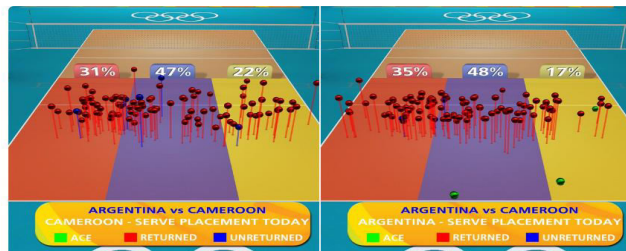

## HAWK'S EYE

Following

Here are the serve placements for the match of  
#ARG v #CMR #Rio2016 #volleyball

- Widely used
- Helps to determine the position of the ball.
- Used for both training and Officiating purpose.