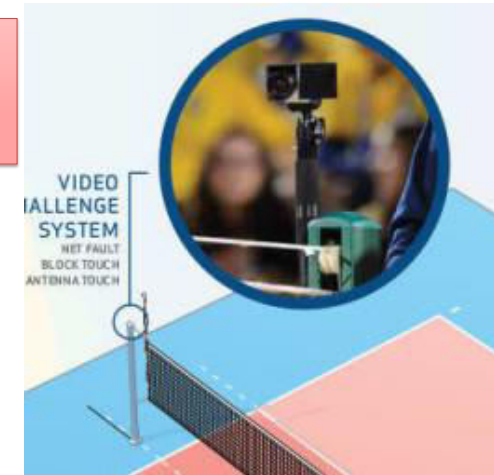

## HAWK'S EYE

Following

Here are the serve placements for the match of  
#ARG v #CMR #Rio2016 #volleyball

- Widely used
- Helps to determine the position of the ball.
- Used for both training and Officiating purpose.

## ELECTRONIC TABLETS

Electronic tablets are provided to officials for reviewing the rally.

## VIDEO CHALLENGE SYSTEM

High definition cameras are arranged above the net for finding out the fouls over and under the net.