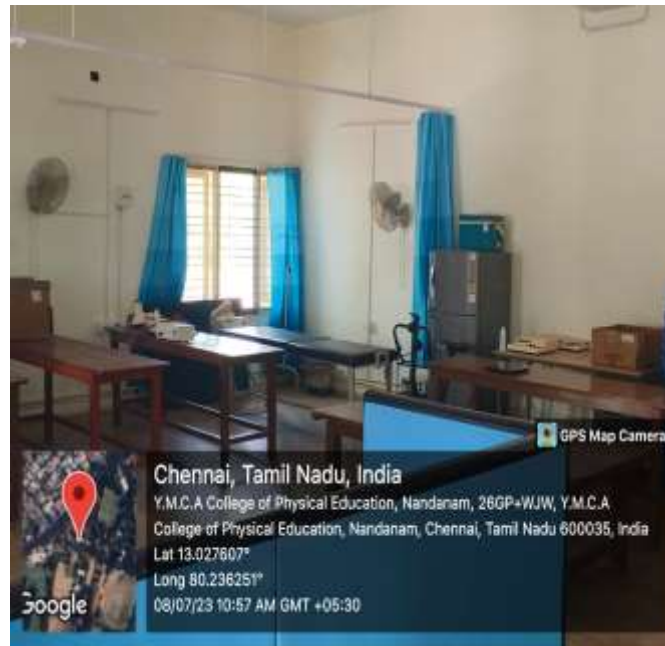

First aid and medical aid